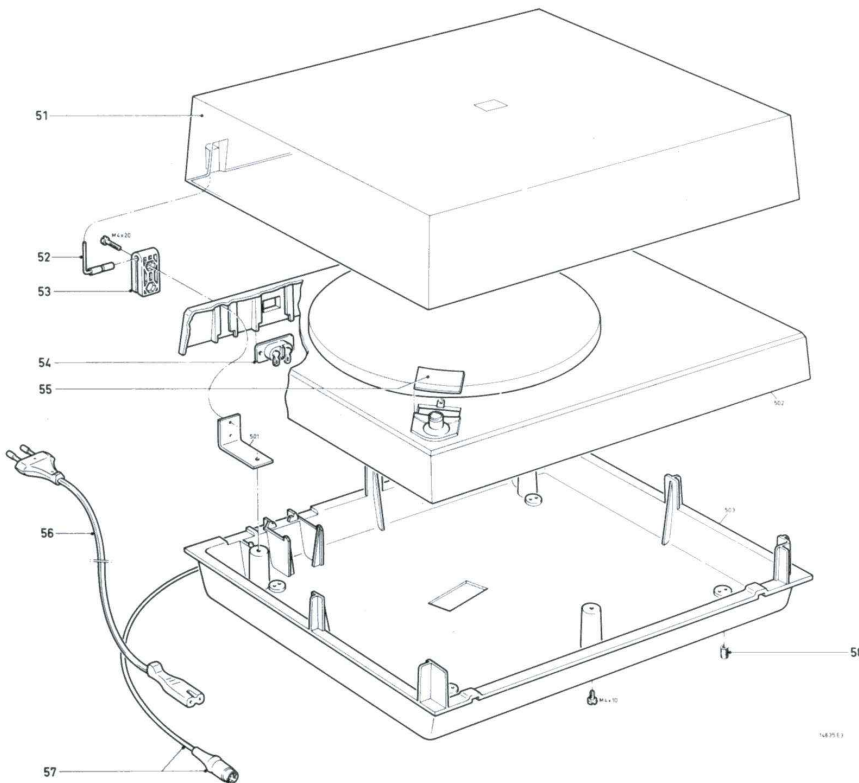

Service
Service
Service

Service Manual

For record changer see 22AF073/00
Pour changeur de disque voir 22AF073/00

51	4822 444 60351
52	4822 417 10631
53	4822 417 10545
54	4822 265 20169
55	4822 454 30265
56	4822 321 10105
57	4822 321 20333
58	4822 462 40353

Fig. 1

Fig. 2

T253 4822 146 30294
 F1 4822 252 20007

Fig. 3

GB

Safety regulations require that the set be restored to its original condition and that parts which are identical with those specified, be used.